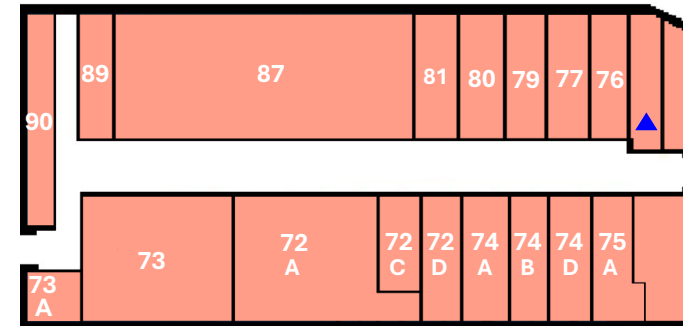

Building A

Building B

Building C

PRODUCT CODES			
BP	Blooming Plants	G	Grower
CF	Cut Flowers	RT	Rentals
CG	Cut Greens	S	Shipper
FS	Floral Supplies		Mart Offices
D	Silk Product		Restrooms
P	Foliage Plants		

Stall	Vendor	Phone #	Fax #	Product Codes
38	Architect. Precast GRC	(415) 278-9228		FS, BP
41	apgrclusa@yahoo.com			
43A	Gather Flora Inc.	(650) 695-1467		CF
	sanfrancisco@gatherflora.com			
28	J.T. Evergreens	(707) 477-4178		CF, CG
46	jluistcuevas@gmail.com			
31	North Bay Farm	(650) 207-3216		CF, CG
40	Northbaywholesale@gmail.com			
24				
25	Ortiz Wholesale Flowers	(415) 724-4967		CF, CG
29	juanortiz1019@icloud.com			
32				
27	Palomino Wholesale	(415) 882-7172	(415) 882-7172	CF, CG
	palominowholesale@yahoo.com	(415) 244-3101		
23	Piazza Wholesale LLC	(415) 974-6123		BP, CF, CG, FS, P
	piazasf23@gmail.com	(510) 836-2200		
33	Pin Nursery Inc.	(415) 481-3432		
	pinnurseryinc@gmail.com			
35	Repetto Nursery	(415) 543-2529		CF, CG, G
37	hmbrepettos@att.net	(650) 726-6414		
45				
30	Soma Flowers	(415) 369-9099	(415) 369-9191	CF, CG
	SoMaFlowers@gmail.com	(510) 599-4780		
39	Sunshine Flowers Int'l	(415) 513-5614		CF, CG
	glosunshine@gmail.com			

Stall	Vendor	Phone #	Fax #	Product Codes
56	Americana Flower	(415) 543-2004	(415) 543-2005	CF, CG
71	jongomez@aol.com			
61	Chak Nursery	(415) 287-3291		CF, CG
	chaknursery@gmail.com			
55	Figone Nursery	(415) 297-0374	(650) 726-6912	CF, CG, G
	louiemtb@aol.com	(650) 726-5833		
54	Lupe Farms	(650) 346-6094		CF, CG, G
	lupericor@gmail.com			
59	Lassen Ranch	(707) 486-1102	(707) 763-1031	CF, CG, G
	lassenranch@yahoo.com			
64	Mayesh	(415) 986-7740		BP, CF, CG, P, S
	sf@mayesh.com			
65	Miguel Flowers	(415) 722-0470		CF, CG,
	miguelflowersf@gmail.com			
62	Mt. Eden Floral Co.	(415) 348-1546		CF, CG
67	info@mteden.com			
58	Pacific Coast Evergreen	(415) 781-4274		CF, CG
	al@pacificcoastevergreen.com			
57	Rafa's Wholesale Flowers	(650) 303-9363		CF, CG,
70	rafa@rafaswholesale.com			

Stall	Vendor	Phone #	Fax #	Product Codes
89	Green Valley Growers	(707) 823-5583	(707) 823-5583	CF, CG, R, G
	grnvalgrow@aol.com			
74B	Gather Flora Inc.	650) 695-1467		BP
	sanfrancisco@gatherflora.com			
74A	Lupe Farms	(650) 346-6094		CF, CG, G
	lupericor@gmail.com			
73	Mayesh	(415) 986-7740		BP, CF, CG, P, S
	sf@mayesh.com			
74D	Miguel Flowers	(415) 722-0470		CF, CG
80	miguelflowersf@gmail.com			
81				
73A	Neve Brothers	(707) 778-2326	(707) 778-3797	CF, CG, G
90	roses@nevebros.com			
72A	Rafa's Wholesale Flowers	(650) 303-9363		CF, CG,
	afa@rafaswholesale.com			
87	Torchio Nursery	(415) 543-8035		BP, CF, CG, P, S
	sales@torchionursery.com