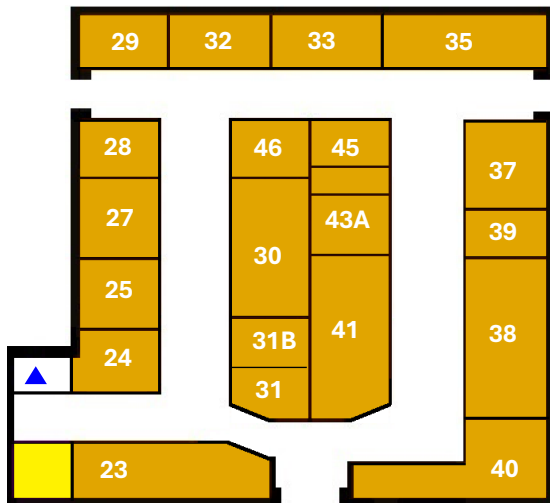

Building A

Building B

Building C

PRODUCT CODES			
BP	Blooming Plants	G	Grower
CF	Cut Flowers	RT	Rentals
CG	Cut Greens	S	Shipper
FS	Floral Supplies		Mart Offices
D	Silk Product		Restrooms
P	Foliage Plants		

Stall	Vendor	Phone #	Fax #	Product Codes
38	Architect. Precast GRC	(415) 278-9228		FS, BP
41	apgrclusa@yahoo.com			
43A	Gather Flora Inc.	(650) 695-1467		CF
	sanfrancisco@gatherflora.com			
28	J.T. Evergreens	(707) 477-4178		CF, CG
46	jluistcuevas@gmail.com			
31	North Bay Farm	(650) 207-3216		CF, CG
40	Northbaywholesale@gmail.com			
24				
25	Ortiz Wholesale Flowers	(415) 724-4967		CF, CG
29	juanortiz1019@icloud.com			
32				
27	Palomino Wholesale	(415) 882-7172	(415) 882-7172	CF, CG
	palominowholesale@yahoo.com	(415) 244-3101		
23	Piazza Wholesale LLC	(415) 974-6123		BP, CF, CG, FS, P
	piazasf23@gmail.com	(510) 836-2200		
33	Pin Nursery Inc.	(415) 481-3432		
	pinnurseryinc@gmail.com			
35	Repetto Nursery	(415) 543-2529		CF, CG, G
37	hmbrepettos@att.net	(650) 726-6414		
45				
30	Soma Flowers	(415) 369-9099	(415) 369-9191	CF, CG
	SoMaFlowers@gmail.com	(510) 599-4780		
39	Sunshine Flowers Int'l	(415) 513-5614		CF, CG
	glosunshine@gmail.com			

Stall	Vendor	Phone #	Fax #	Product Codes
56	Americana Flower	(415) 543-2004	(415) 543-2005	CF, CG
71	jongomez@aol.com			
61	Chak Nursery	(415) 287-3291		CF, CG
	chaknursery@gmail.com			
55	Figone Nursery	(415) 297-0374	(650) 726-6912	CF, CG, G
	louiemtb@aol.com	(650) 726-5833		
54	Lupe Farms	(650) 346-6094		CF, CG, G
	lupericor@gmail.com			
59	Lassen Ranch	(707) 486-1102	(707) 763-1031	CF, CG, G
	lassenranch@yahoo.com			
64	Mayesh	(415) 986-7740		BP, CF, CG, P, S
	sf@mayesh.com			
65	Miguel Flowers	(415) 722-0470		CF, CG,
	miguelflowersf@gmail.com			
62	Mt. Eden Floral Co.	(415) 348-1546		CF, CG
67	info@mteden.com			
58	Pacific Coast Evergreen	(415) 781-4274		CF, CG
	al@pacificcoastevergreen.com			
57	Rafa's Wholesale Flowers	(650) 303-9363		CF, CG,
70	rafa@rafaswholesale.com			

Stall	Vendor	Phone #	Fax #	Product Codes
89	Green Valley Growers	(707) 823-5583	(707) 823-5583	CF, CG, R, G
	grnvalgrow@aol.com			
74B	Gather Flora Inc.	650) 695-1467		BP
	sanfrancisco@gatherflora.com			
74A	Lupe Farms	(650) 346-6094		CF, CG, G
	lupericor@gmail.com			
73	Mayesh	(415) 986-7740		BP, CF, CG, P, S
	sf@mayesh.com			
74D	Miguel Flowers	(415) 722-0470		CF, CG
80	miguelflowersf@gmail.com			
81				
73A	Neve Brothers	(707) 778-2326	(707) 778-3797	CF, CG, G
90	roses@nevebros.com			
72A	Rafa's Wholesale Flowers	(650) 303-9363		CF, CG,
	afa@rafaswholesale.com			
87	Torchio Nursery	(415) 543-8035		BP, CF, CG, P, S
	sales@torchionursery.com