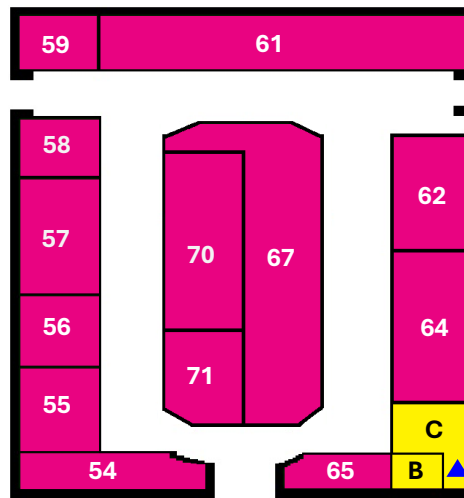

Building A

Building B

Building C

PRODUCT CODES			
BP	Blooming Plants	G	Grower
CF	Cut Flowers	RT	Rentals
CG	Cut Greens	S	Shipper
FS	Floral Supplies		Mart Offices
D	Silk Product		Restrooms
P	Foliage Plants		

Stall	Vendor	Phone #	Fax #	Product Codes
38	Architect. Precast GRC	(415) 278-9228		FS, BP
41	apgrclusa@yahoo.com			
43A	Gather Flora Inc.	(650) 695-1467		CF
	sanfrancisco@gatherflora.com			
28	J.T. Evergreens	(707) 477-4178		CF, CG
46	jluistcuevas@gmail.com			
31	North Bay Farm	(650) 207-3216		CF, CG
40	Northbaywholesale@gmail.com			
24				
25	Ortiz Wholesale Flowers	(415) 724-4967		CF, CG
29	juanortiz1019@icloud.com			
32				
27	Palomino Wholesale	(415) 882-7172	(415) 882-7172	CF, CG
	palominowholesale@yahoo.com	(415) 244-3101		
23	Piazza Wholesale LLC	(415) 974-6123		BP, CF, CG, FS, P
	piazasf23@gmail.com	(510) 836-2200		
33	Pin Nursery Inc.	(415) 481-3432		
	pinnurseryinc@gmail.com			
35	Repetto Nursery	(415) 543-2529		CF, CG, G
37	hmbrepettos@att.net	(650) 726-6414		
45				
30	Soma Flowers	(415) 369-9099	(415) 369-9191	CF, CG
	SoMaFlowers@gmail.com	(510) 599-4780		
39	Sunshine Flowers Int'l	(415) 513-5614		CF, CG
	glosunshine@gmail.com			

Stall	Vendor	Phone #	Fax #	Product Codes
56	Americana Flower	(415) 543-2004	(415) 543-2005	CF, CG
71	jongomez@aol.com			
61	Chak Nursery	(415) 287-3291		CF, CG
	chaknursery@gmail.com			
55	Figone Nursery	(415) 297-0374	(650) 726-6912	CF, CG, G
	louiemtb@aol.com	(650) 726-5833		
54	Lupe Farms	(650) 346-6094		CF, CG, G
	lupericor@gmail.com			
59	Lassen Ranch	(707) 486-1102	(707) 763-1031	CF, CG, G
	lassenranch@yahoo.com			
64	Mayesh	(415) 986-7740		BP, CF, CG, P, S
	sf@mayesh.com			
65	Miguel Flowers	(415) 722-0470		CF, CG,
	miguelflowersf@gmail.com			
62	Mt. Eden Floral Co.	(415) 348-1546		CF, CG
67	info@mteden.com			
58	Pacific Coast Evergreen	(415) 781-4274		CF, CG
	al@pacificcoastevergreen.com			
57	Rafa's Wholesale Flowers	(650) 303-9363		CF, CG,
70	rafa@rafaswholesale.com			

Stall	Vendor	Phone #	Fax #	Product Codes
89	Green Valley Growers	(707) 823-5583	(707) 823-5583	CF, CG, R, G
	grnvalgrow@aol.com			
74B	Gather Flora Inc.	650) 695-1467		BP
	sanfrancisco@gatherflora.com			
74A	Lupe Farms	(650) 346-6094		CF, CG, G
	lupericor@gmail.com			
73	Mayesh	(415) 986-7740		BP, CF, CG, P, S
	sf@mayesh.com			
74D	Miguel Flowers	(415) 722-0470		CF, CG
80	miguelflowersf@gmail.com			
81				
73A	Neve Brothers	(707) 778-2326	(707) 778-3797	CF, CG, G
90	roses@nevebros.com			
72A	Rafa's Wholesale Flowers	(650) 303-9363		CF, CG,
	afa@rafaswholesale.com			
87	Torchio Nursery	(415) 543-8035		BP, CF, CG, P, S
	sales@torchionursery.com